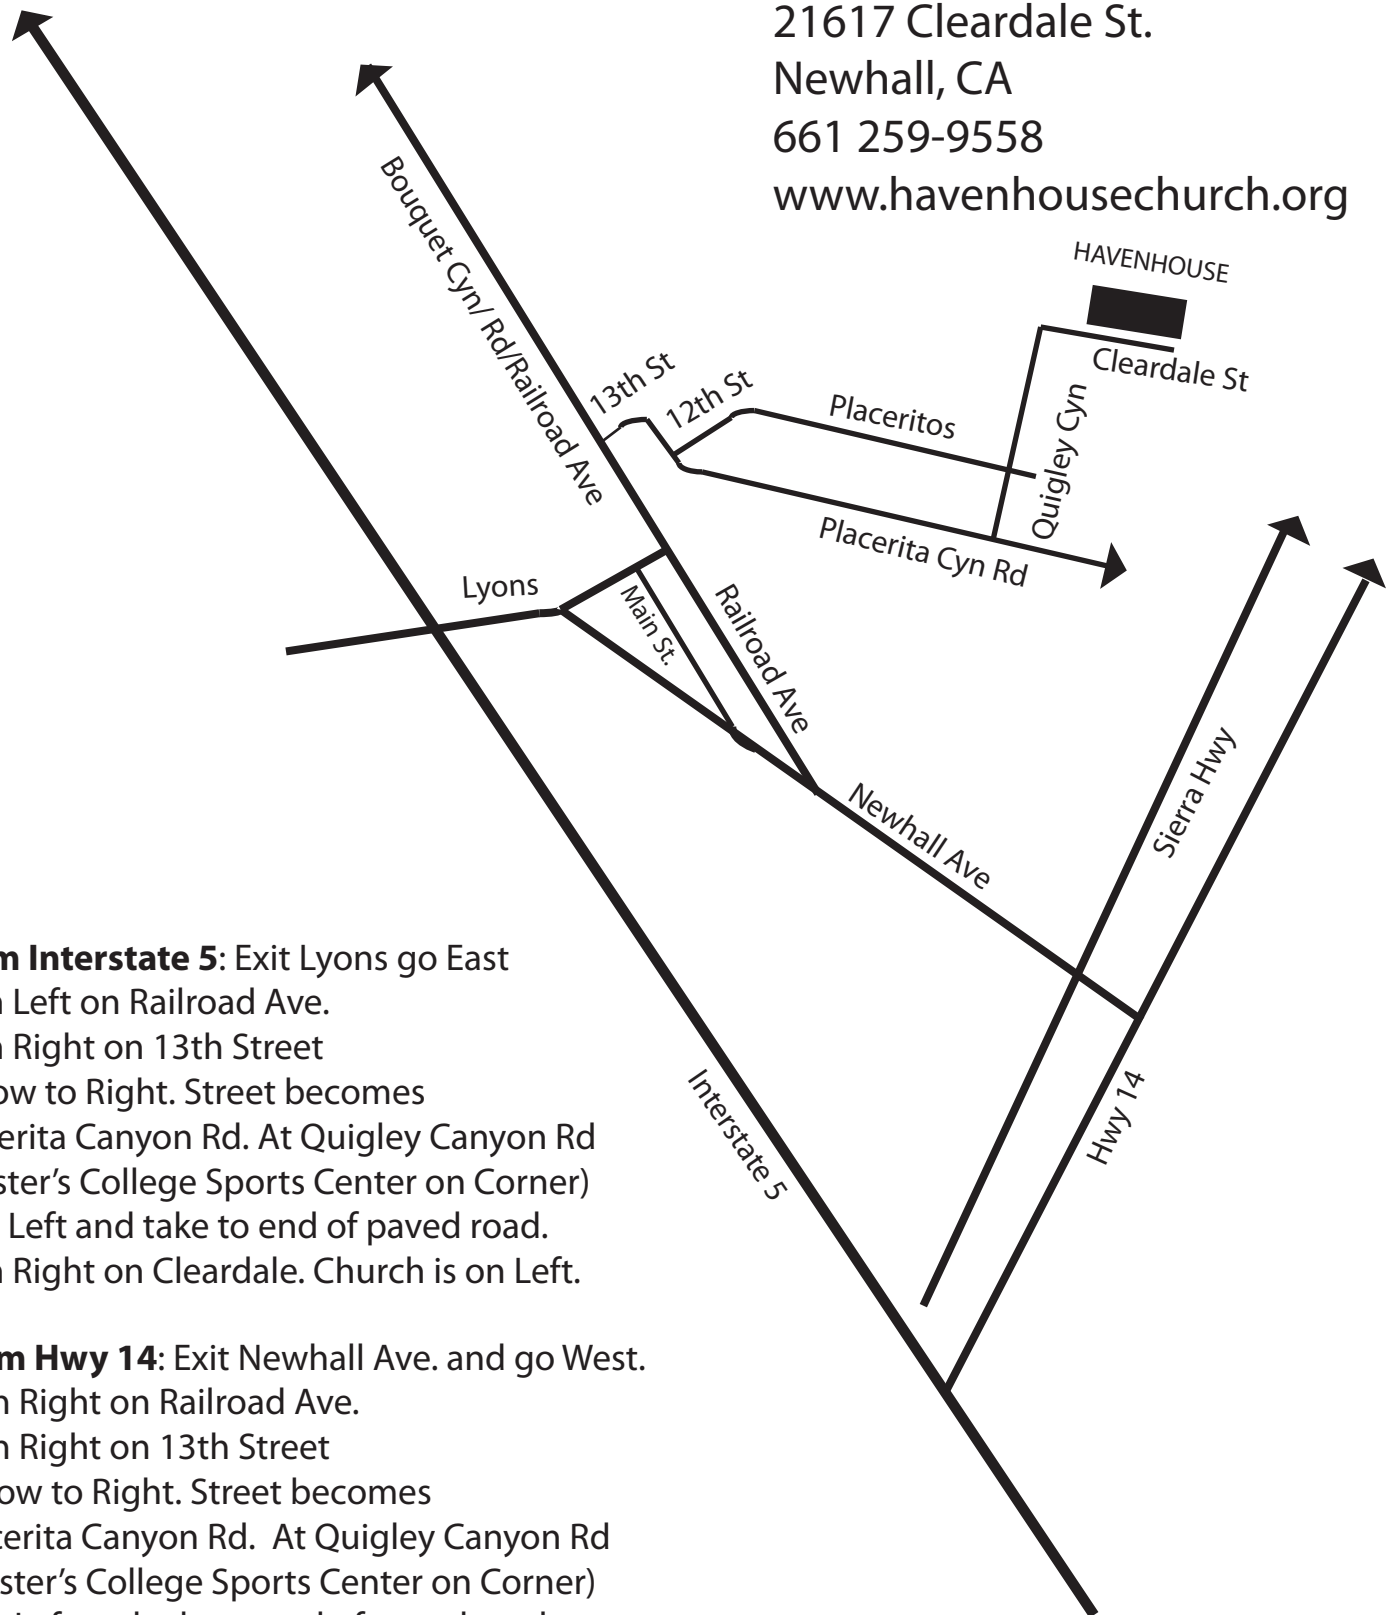

HAVENHOUSE
21617 Cleardale St.
Newhall, CA
661 259-9558
www.havenhousechurch.org

From Interstate 5: Exit Lyons go East
Turn Left on Railroad Ave.
Turn Right on 13th Street
Follow to Right. Street becomes
Placerita Canyon Rd. At Quigley Canyon Rd
(Master's College Sports Center on Corner)
turn Left and take to end of paved road.
Turn Right on Cleardale. Church is on Left.

From Hwy 14: Exit Newhall Ave. and go West.
Turn Right on Railroad Ave.
Turn Right on 13th Street
Follow to Right. Street becomes
Placerita Canyon Rd. At Quigley Canyon Rd
(Master's College Sports Center on Corner)
turn Left and take to end of paved road.
Turn Right on Cleardale. Church is on Left.